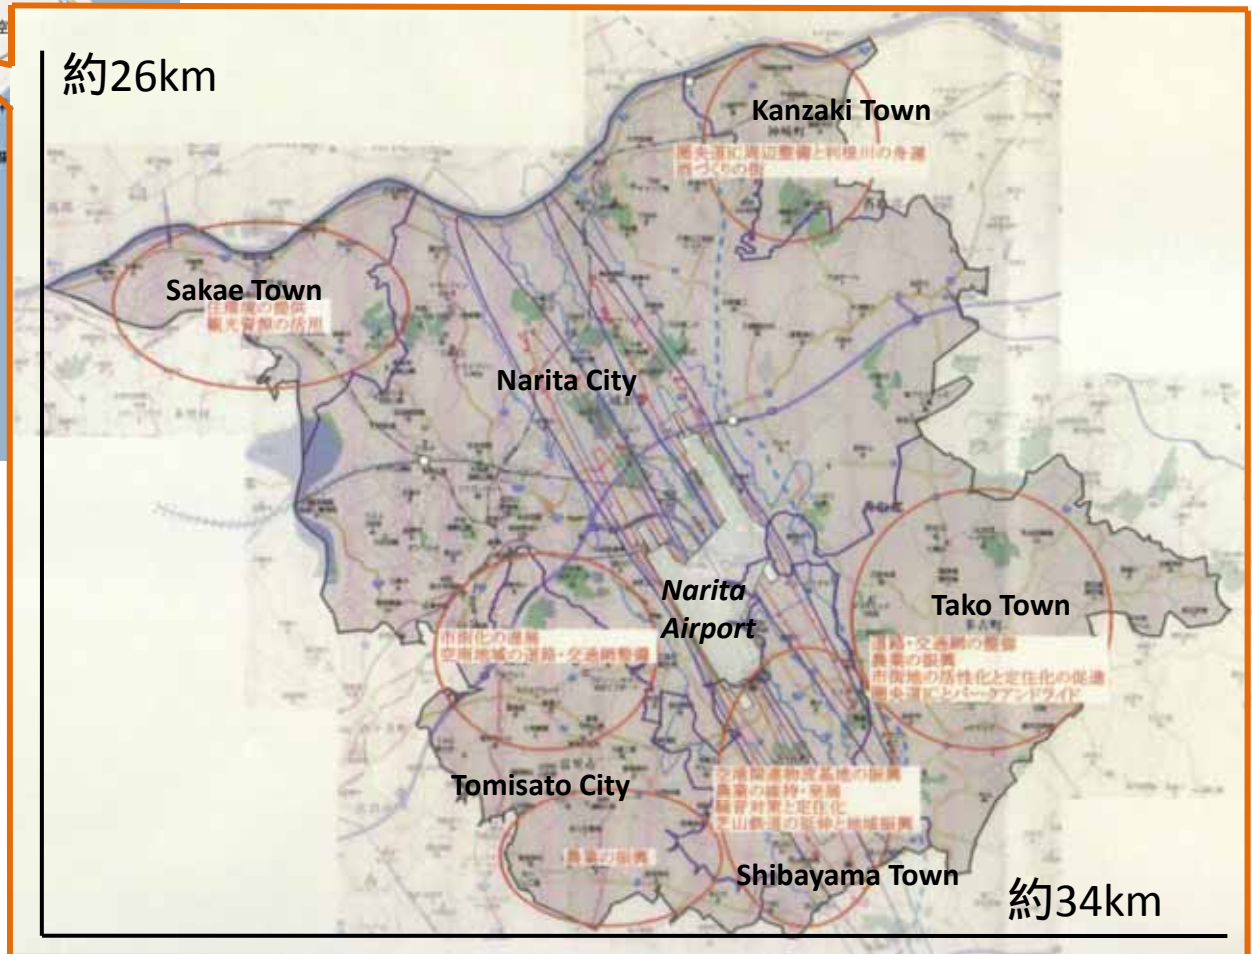

Narita City-Region

- Located in Chiba Pref.
- 2 Cities and 4 Towns

Municipality	Pop.(2005)	Area[km ²]
Narita City	121,131	213.84
Tomisato City	51,370	53.91
Sakae Town	24,377	32.46
Kanzaki Town	6,705	19.85
Tako Town	16,950	72.68
Shibayama Town	8,389	43.47
Total	228,930	436.21