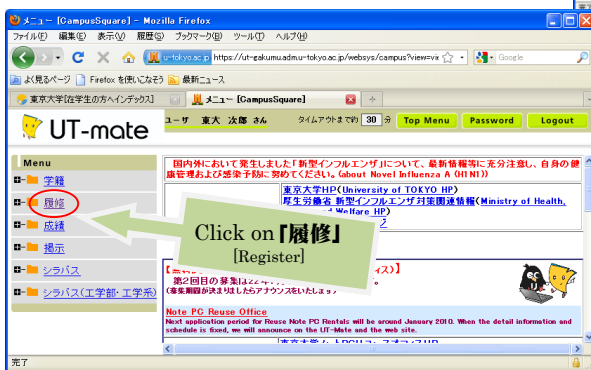

◆ Web Application for University-wide Education Programs using UT-mate

[Step.1]
Log into UT-mate

Type in user ID and password to gain access

[Step. 2]
「履修」 [Register]
↓
「横断型プログラム修了証申請」
[University-wide Education Program]

[Step. 3]
「新規登録」 [New Registration]
Select「横断型プログラム修了証申請」 [University-Wide Education Program]

《学部学生：学部用プログラムのみ》
Undergraduates: displays only programs for undergraduates

《大学院学生：学部用・大学院用プログラム》
Graduates: both undergraduate and graduate programs are displayed