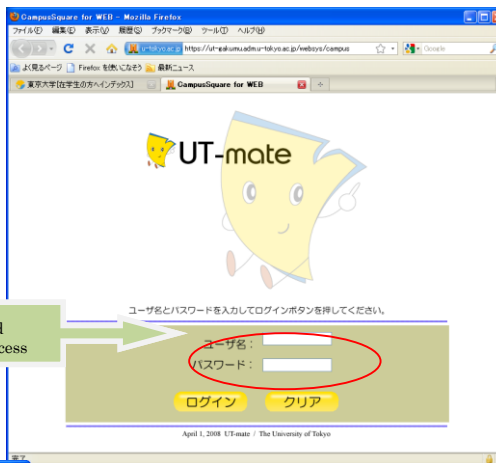

◆ Web Application for University-wide Education Programs using UT-mate

[Step.1]
Log into UT-mate

Type in user ID and password to gain access

[Step. 2]
「履修」 [Register]
↓
「横断型プログラム修了証申請」
[University-wide Education Program]

[Step. 3]
「新規登録」 [New Registration]
Select「横断型プログラム修了証申請」 [University-Wide Education Program]

《学部学生：学部用プログラムのみ》
Undergraduates: displays only programs for undergraduates

《大学院学生：学部用・大学院用プログラム》
Graduates: both undergraduate and graduate programs are displayed