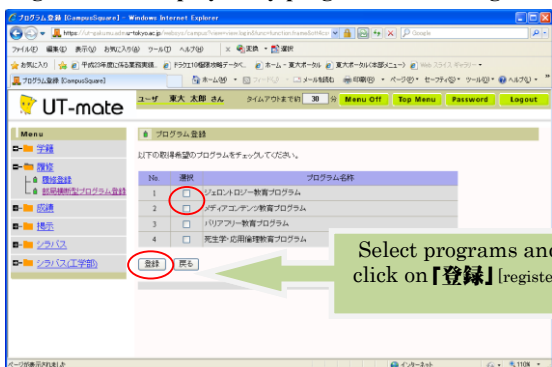

◆ Web Application for University-wide Education Programs using UT-mate

[Step.1]
Log into UT-mate

Type in user ID and password to gain access

[Step. 2]
「履修」 [Register]
↓
「横断型プログラム修了証申請」
[University-wide Education Program]

[Step. 3]
「新規登録」 [New Registration]
Select「横断型プログラム修了証申請」 [University-Wide Education Program]

《学部学生：学部用プログラムのみ》
Undergraduates: displays only programs for undergraduates

《大学院学生：学部用・大学院用プログラム》
Graduates: both undergraduate and graduate programs are displayed