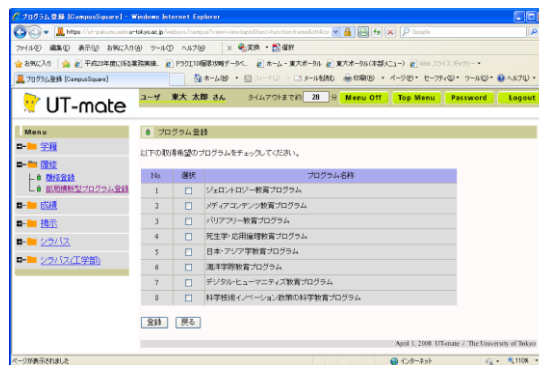

◆ Web Application for University-wide Education Programs using UT-mate

[Step.1]
Log into UT-mate

Type in user ID and password to gain access

[Step. 2]
「履修」 [Register]
↓
「横断型プログラム修了証申請」
[University-wide Education Program]

[Step. 3]
「新規登録」 [New Registration]
Select「横断型プログラム修了証申請」 [University-Wide Education Program]

《学部学生：学部用プログラムのみ》
Undergraduates: displays only programs for undergraduates

《大学院学生：学部用・大学院用プログラム》
Graduates: both undergraduate and graduate programs are displayed