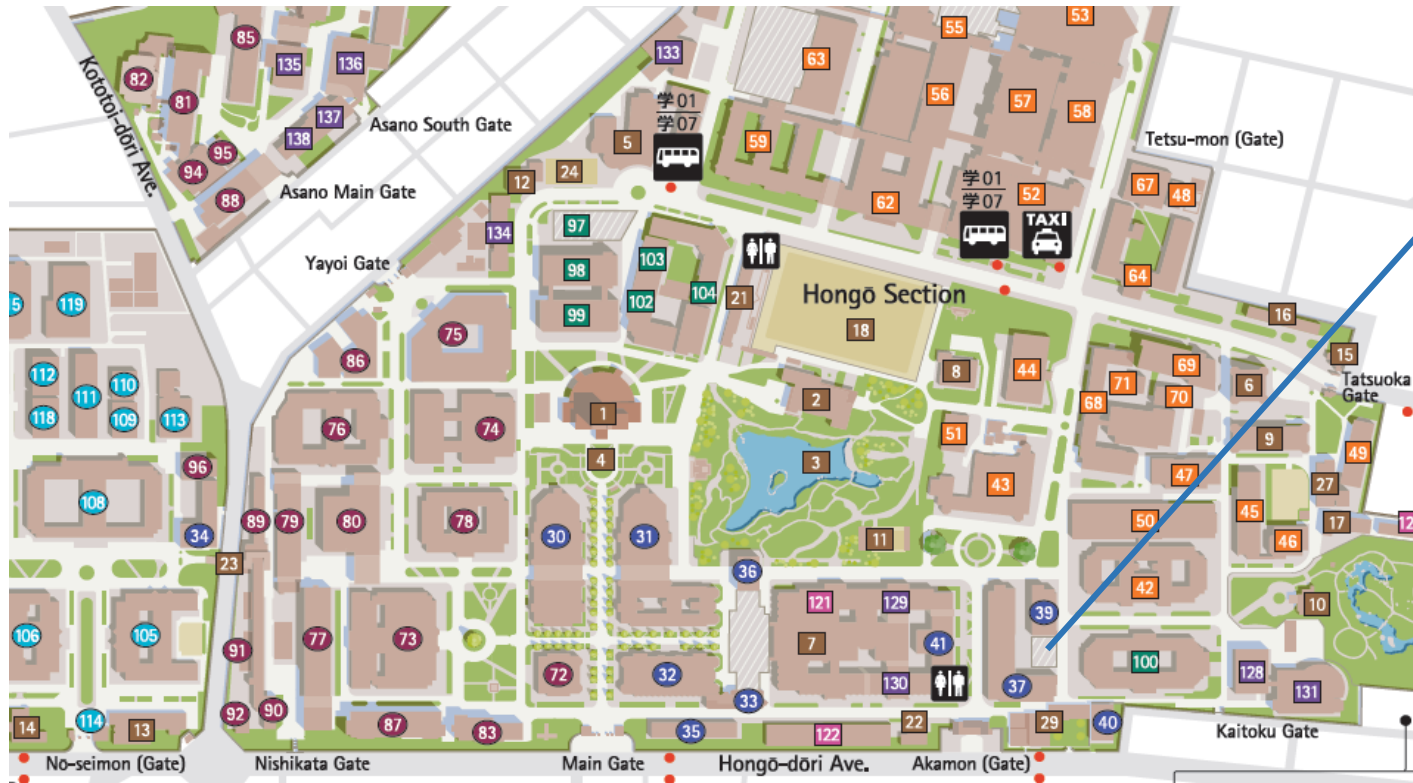

GraSPP-affiliated building placement map

2017/9/12 Updated

International Academic Research Bldg. 国際学術総合研究棟

- ▼13F GraSPP OFFICE
- ▼12F IAR 1213A (Seminar Room A)
- IAR 1214B (Seminar Room B)
- IAR 1218C (Seminar Room C)
- IAR 1219D (Seminar Room D)
- IAR 1222E (Seminar Room E)
- IAR 1223F (Seminar Room F)
- ▼4F IAR 0413SMBC (SMBC Academia Hall)
- IAR 0414B (Lecture Hall B)

Graduate School of Economics

- ▼5F IAR EC513s -517s (Seminar Room 513-517)
- ▼3F IAR EC313s -318s (Seminar Room 313-318)
- IAR EC 8 (Lecture Hall 8)
- ▼2F IAR EC 6-7 (Lecture Hall 6-7)
- ▼B1F IAR EC 5 (Lecture Hall 5)