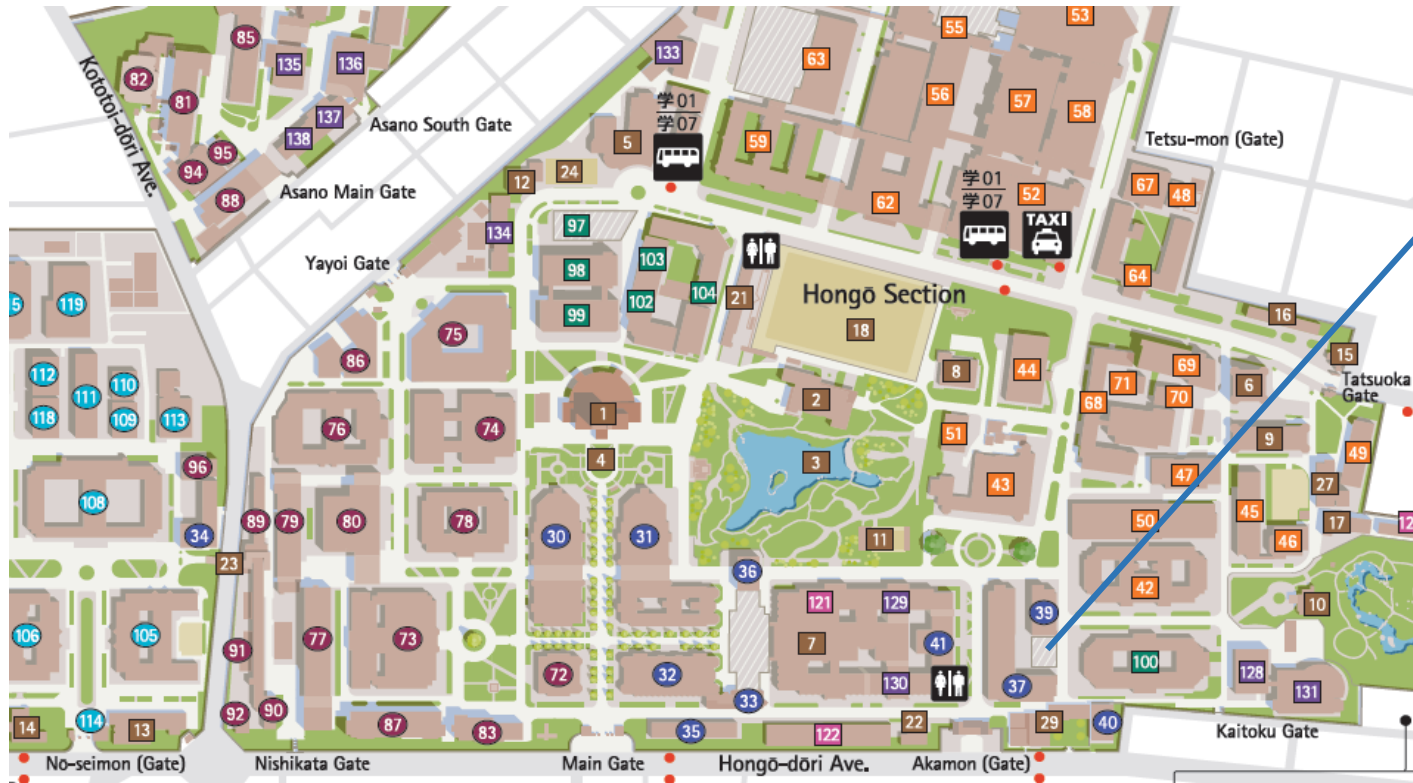

# GraSPP-affiliated building placement map

2019.4.10

**International Academic Research Bldg.**  
**国際学術総合研究棟**

- ▼13F GraSPP OFFICE
- ▼12F IAR 1213A (Seminar Room A)  
 IAR 1214B (Seminar Room B)  
 IAR 1218C (Seminar Room C)  
 IAR 1219D (Seminar Room D)  
 IAR 1222E (Seminar Room E)  
 IAR 1223F (Seminar Room F)
- ▼4F IAR 0413SMBC (SMBC Academia Hall)  
 IAR 0414B (Lecture Hall B)

---

Graduate School of Economics

- ▼5F IAR EC513s -517s (Seminar Room 513-517)
- ▼3F IAR EC313s -318s (Seminar Room 313-318)  
 IAR EC 8 (Lecture Hall 8)
- ▼2F IAR EC 6-7 (Lecture Hall 6-7)
- ▼B1F IAR EC 5 (Lecture Hall 5)