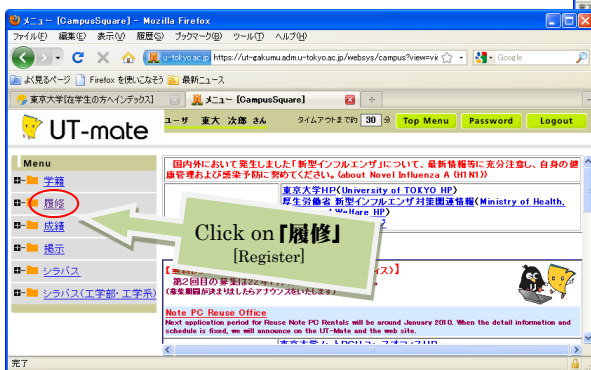

◆ Web Application for University-wide Education Programs using UT-mate

[Step.1]  
Log into UT-mate

Type in user ID and password to gain access

[Step. 2]  
「履修」 [Register]  
↓  
「横断型プログラム修了証申請」  
[University-wide Education Program]

[Step. 3]  
「新規登録」 [New Registration]  
Select「横断型プログラム修了証申請」 [University-Wide Education Program]

《学部学生：学部用プログラムのみ》  
Undergraduates: displays only programs for undergraduates

《大学院学生：学部用・大学院用プログラム》  
Graduates: both undergraduate and graduate programs are displayed