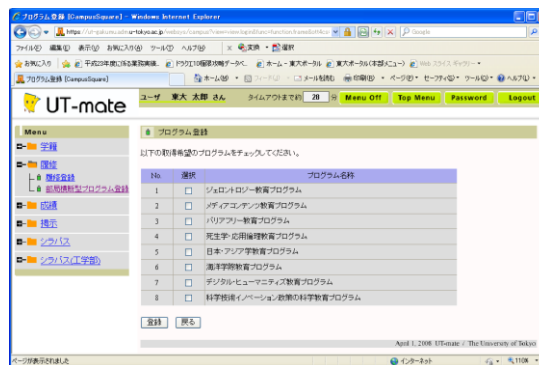

◆ Web Application for University-wide Education Programs using UT-mate

[Step.1]  
Log into UT-mate

Type in user ID and password to gain access

[Step. 2]  
「履修」 [Register]  
↓  
「横断型プログラム修了証申請」  
[University-wide Education Program]

[Step. 3]  
「新規登録」 [New Registration]  
Select「横断型プログラム修了証申請」 [University-Wide Education Program]

《学部学生：学部用プログラムのみ》  
Undergraduates: displays only programs for undergraduates

《大学院学生：学部用・大学院用プログラム》  
Graduates: both undergraduate and graduate programs are displayed