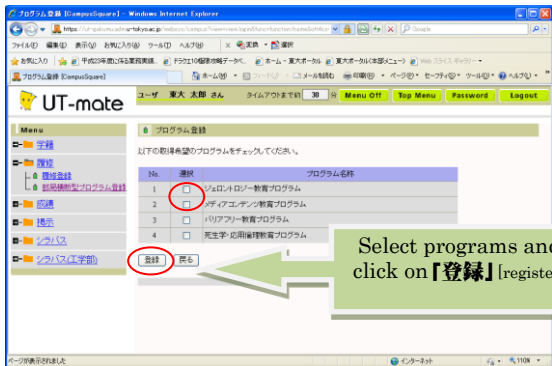

◆ Web Application for University-wide Education Programs using UT-mate

[Step.1]  
Log into UT-mate

Type in user ID and password to gain access

[Step. 2]  
「履修」 [Register]  
↓  
「横断型プログラム修了証申請」  
[University-wide Education Program]

[Step. 3]  
「新規登録」 [New Registration]  
Select「横断型プログラム修了証申請」 [University-Wide Education Program]

《学部学生：学部用プログラムのみ》  
Undergraduates: displays only programs for undergraduates

《大学院学生：学部用・大学院用プログラム》  
Graduates: both undergraduate and graduate programs are displayed