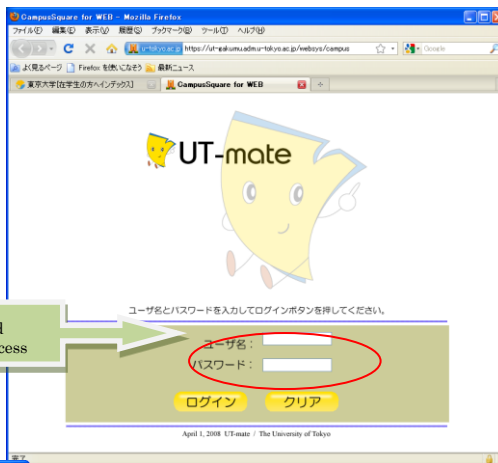

◆ Web Application for University-wide Education Programs using UT-mate

[Step.1]  
Log into UT-mate

Type in user ID and password to gain access

[Step. 2]  
「履修」 [Register]  
↓  
「横断型プログラム修了証申請」  
[University-wide Education Program]

[Step. 3]  
「新規登録」 [New Registration]  
Select「横断型プログラム修了証申請」 [University-Wide Education Program]

《学部学生：学部用プログラムのみ》  
Undergraduates: displays only programs for undergraduates

《大学院学生：学部用・大学院用プログラム》  
Graduates: both undergraduate and graduate programs are displayed