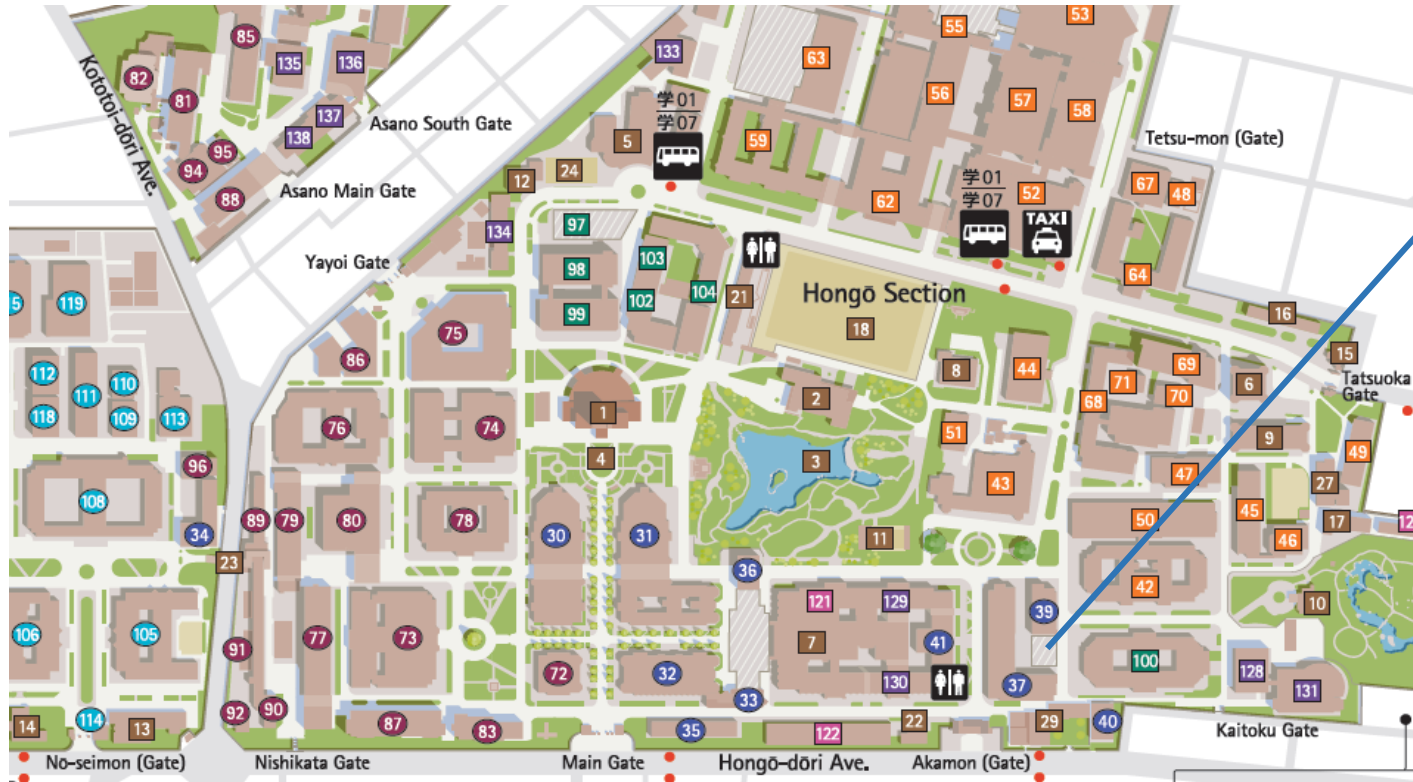

GraSPP-affiliated building placement map

2018.3.16

International Academic Research Bldg.
国際学術総合研究棟

- ▼13F GraSPP OFFICE
- ▼12F IAR 1213A (Seminar Room A)
 IAR 1214B (Seminar Room B)
 IAR 1218C (Seminar Room C)
 IAR 1219D (Seminar Room D)
 IAR 1222E (Seminar Room E)
 IAR 1223F (Seminar Room F)
- ▼4F IAR 0413SMBC (SMBC Academia Hall)
 IAR 0414B (Lecture Hall B)

Graduate School of Economics

- ▼5F IAR EC513s -517s (Seminar Room 513-517)
- ▼3F IAR EC313s -318s (Seminar Room 313-318)
 IAR EC 8 (Lecture Hall 8)
- ▼2F IAR EC 6-7 (Lecture Hall 6-7)
- ▼B1F IAR EC 5 (Lecture Hall 5)