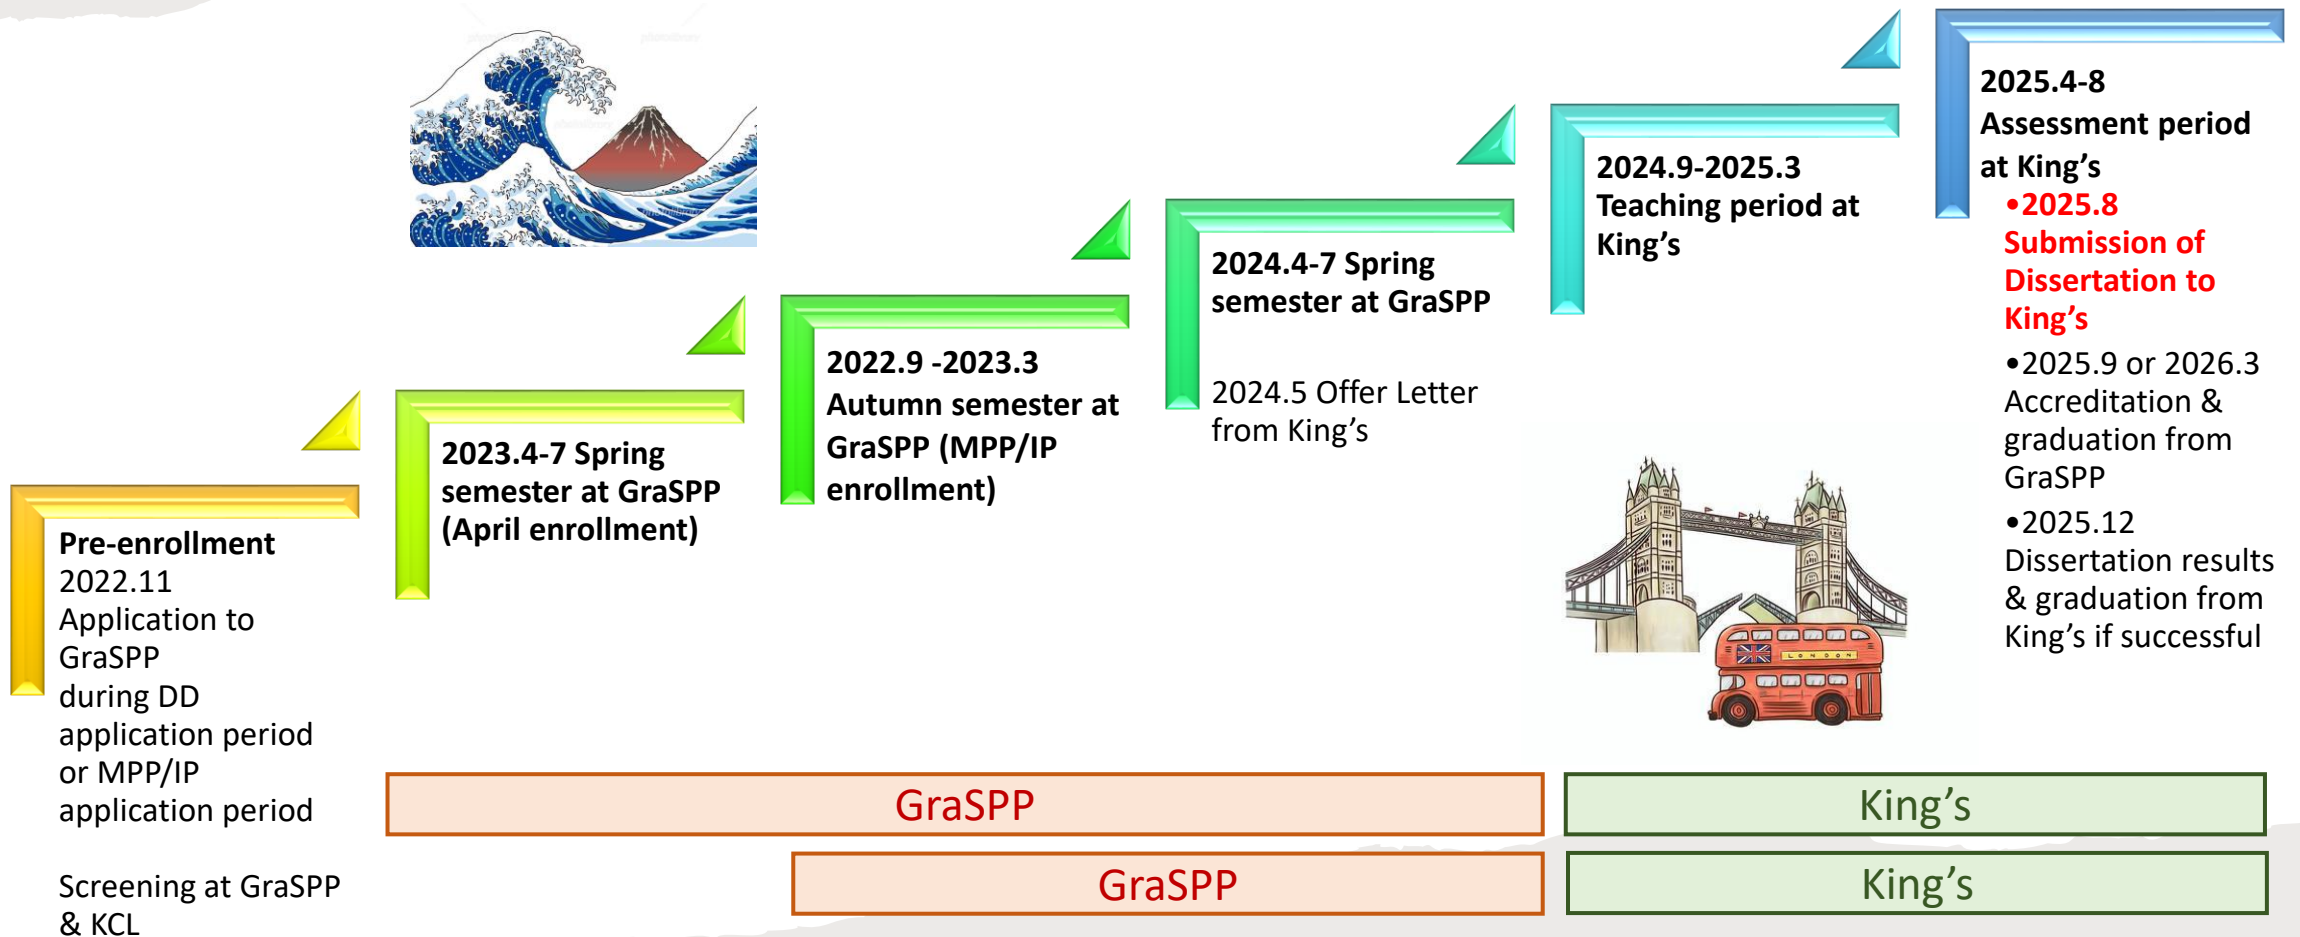

2. Timeline for AY2023-2024 (early application)

For students enrolled in GraSPP in 2023 (April or September) to study at KCL from 2024.9

Note: Students can also apply after enrollment at GraSPP as pattern 1.